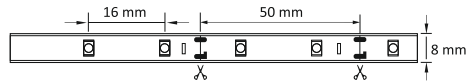

**8  
W**

**16  
W**

index: 302021; 301253; 301291; 301246; 301284

12V DC	24 W	300 LED SMD	120° ✕	25000h
≥12500 ON OFF				+5 +25 °C

**IP20**

**IP44**

index: 306524; 306531; 306500; 306517

12V DC	45 W	300 LED SMD	120° ✕	20000h
≥10000 ON OFF				+5 +25 °C