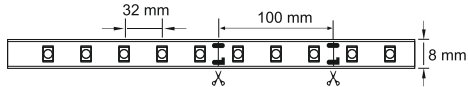

**8  
W**

**16  
W**

index: 302021; 301253; 301291; 301246; 301284

12V DC	24 W	300 LED SMD	120° ✕	25000h
≥12500 ON OFF				+5 +25 °C

**IP20**

**IP44**

index: 306524; 306531; 306500; 306517

12V DC	45 W	300 LED SMD	120° ✕	20000h
≥10000 ON OFF				+5 +25 °C