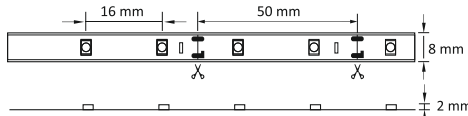

**8  
W**

**16  
W**

index: 302021; 301253; 301291; 301246; 301284

12V DC	24 W	300 LED SMD	120° ✕	25000h
≥12500 ON OFF				+5 +25 °C

**IP20**

**IP44**

index: 306524; 306531; 306500; 306517

12V DC	45 W	300 LED SMD	120° ✕	20000h
≥10000 ON OFF				+5 +25 °C