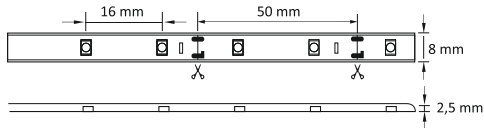

**8  
W**

**16  
W**

index: 302021; 301253; 301291; 301246; 301284

12V DC	24 W	300 LED SMD	120° ✕	25000h
≥12500 ON OFF				+5 +25 °C

**IP20**

**IP44**

index: 306524; 306531; 306500; 306517

12V DC	45 W	300 LED SMD	120° ✕	20000h
≥10000 ON OFF				+5 +25 °C